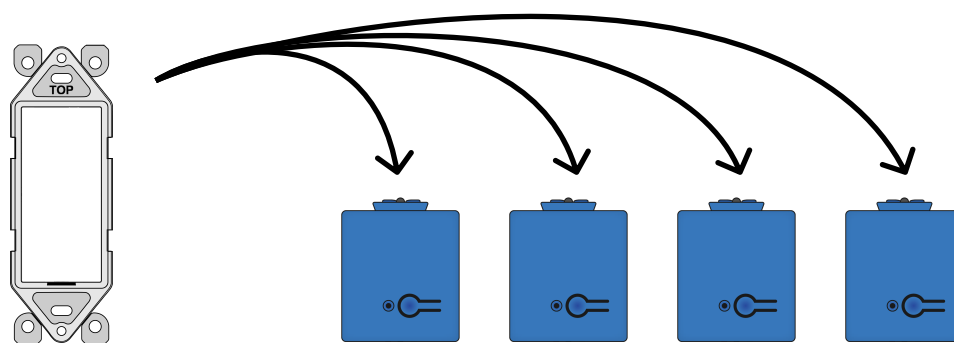

Installation

Levven Decora-style wireless switches can be mounted onto any surface: brick, tile, drywall, concrete. Finish with any standard Decora-style cover plate. Additionally, the switch can be kept portable.

Specifications:

Wireless Range	75 m / 250 ft	Operating temp	-25°C to 50°C
Frequency	900 MHz band	Longevity	65+ years at 15 operations day.
Encryption	128-bit	Battery	CR2032 3V lithium manganese dioxide battery
Color	White (W)	Battery life	8+ years
Cover plate	Standard Decora wall plate	Environment	Indoor use only
Visual indicator	LED		

Physical dimensions:

Length	4.1" (105mm)
Width	1.4" (36mm)
Depth	0.4" (11.2mm)

Pairing:

Levven controllers can be paired with up to 10 switches.

One switch may be paired with as many controllers as are within wireless range.