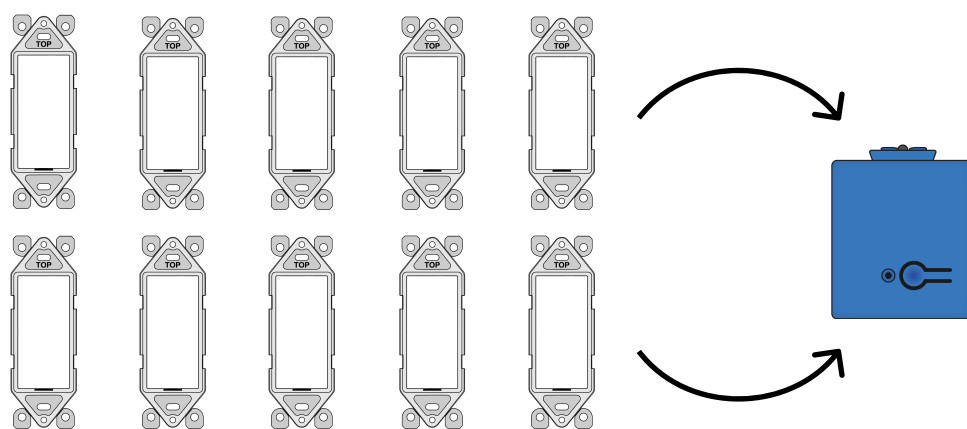

Description

Levven Decora-style wireless switches transmit to controllers to wirelessly turn lights and devices on and off. Use Decora-style wireless switches anywhere in your home or business, including detached garages, gatehouses, exterior lights, and storage buildings to control devices without running wire to an installed switch location.

Installation

Levven Decora-style wireless switches can be mounted onto any surface: brick, tile, drywall, concrete. Finish with any standard Decora-style cover plate. Additionally, the switch can be kept portable.

Specifications:

Wireless Range	75 m / 250 ft	Operating temp	-25°C to 50°C
Frequency	900 MHz band	Longevity	65+ years at 15 operations day.
Encryption	128-bit	Battery	CR2032 3V lithium manganese dioxide battery
Color	White (W)	Battery life	8+ years
Cover plate	Standard Decora wall plate	Environment	Indoor use only
Visual indicator	LED		

Physical dimensions:

Length	4.1" (105mm)
Width	1.4" (36mm)
Depth	0.4" (11.2mm)

Pairing:

Levven controllers can be paired with up to 10 switches.

One switch may be paired with as many controllers as are within wireless range.